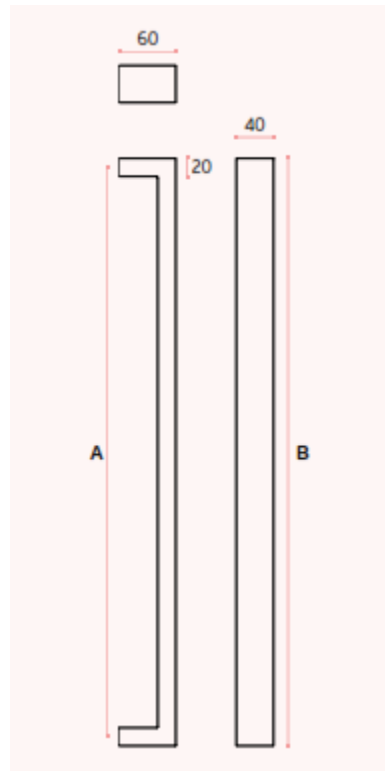

## BDP-4.07.005.D

Double door handle.

**Material:** EN 1.4301 / AISI 304  
**Finish:** Satin  
**Optional:** PVD Titanium Coated

\* PVD Titanium finish until 1000mm.

TUBULAR

**ACCESSORIES**

**MFU M6 --- INCLUDED**