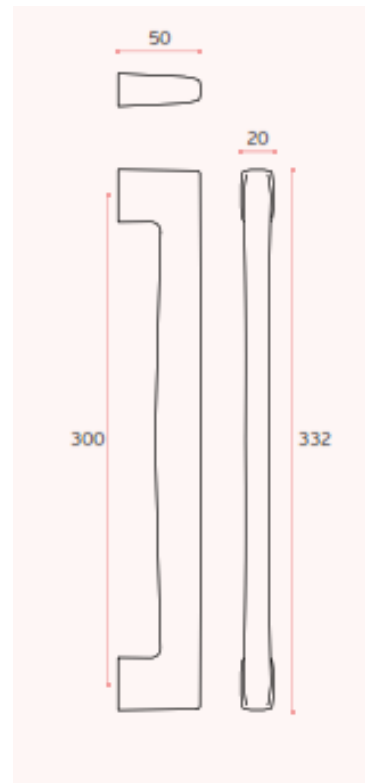

### BDP-4.07.177.D TOKYO

Double door handle.

**Material:** EN 1.4301 / AISI 304

**Finish:** Satin

**Optional:** PVD Titanium Coated

### BDP-4.07.002.D METRIC

Double door handle.

**Material:** EN 1.4301 / AISI 304

**Finish:** Satin

**Optional:** PVD Titanium Coated

SOLID ■	
ACCESSORIES	
MFU M6 --- INCLUDED	
OPTIONAL GLASS	
+	double glass
+	single glass

### BDP-4.07.002.D.P METRIC

Double door handle.

**Material:** EN 1.4301 / AISI 304

**Finish:** Polished

**Optional:** PVD Titanium Coated

SOLID