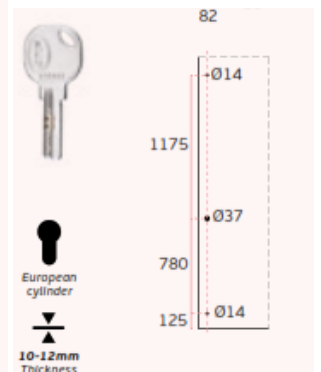

### BDP-4.07.103.E

Pull handles for glass doors.

**Material:** EN 1.4301 / AISI 304

**Finish:** Satin

SEMI SOLID 

GLASS CUT

GC56

Thank you for your attention