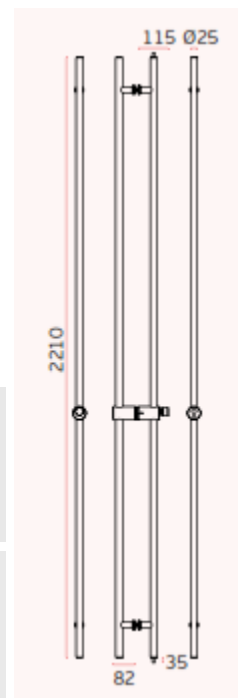

## PULL HANDLES

### BDP-4.07.020.A FREELINE

Pull handles for glass doors.

**Material:** EN 1.4301 / AISI 304

**Finish:** Satin

TUBULAR

FOR GLASS

### BDP-4.07.103.E

Pull handles for glass doors.

**Material:** EN 1.4301 / AISI 304

**Finish:** Satin

SEMI SOLID 

GLASS CUT

GC56

Thank you for your attention