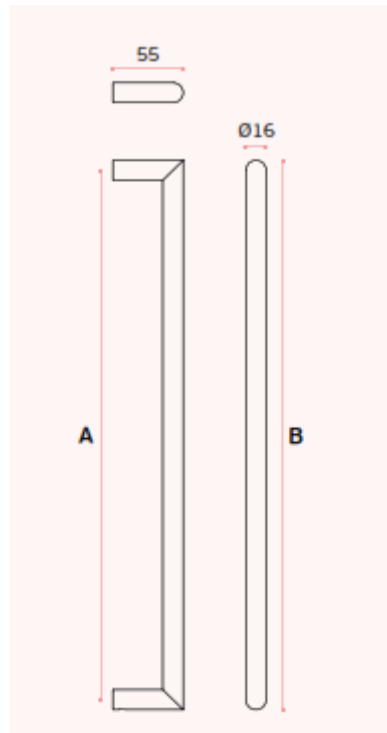

### BDP-4.07.204.D.16

Double door handle.

**Material:** EN 1.4301 / AISI 304

**Finish:** Polished

**Optional:** PVD Titanium Coated

A	B
250	266
300	316
425	441
600	616

TUBULAR <input type="checkbox"/>
<b>ACCESSORIES</b>
MFU M6 --- INCLUDED
<b>OPTIONAL GLASS</b>
double glass
Simples vidro