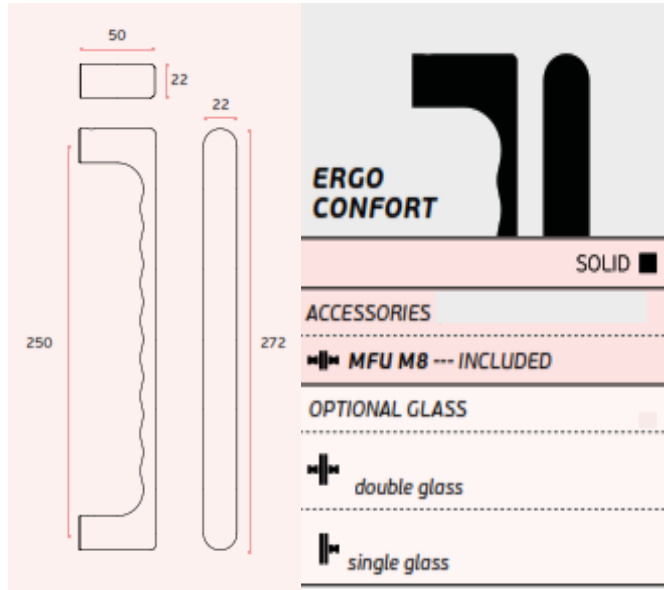

### BDP-4.07.177.D TOKYO

Double door handle.

**Material:** EN 1.4301 / AISI 304

**Finish:** Satin

**Optional:** PVD Titanium Coated

### BDP-4.07.002.D METRIC

Double door handle.

**Material:** EN 1.4301 / AISI 304

**Finish:** Satin

**Optional:** PVD Titanium Coated

SOLID ■	
ACCESSORIES	
MFU M6 --- INCLUDED	
OPTIONAL GLASS	
+	double glass
+	single glass