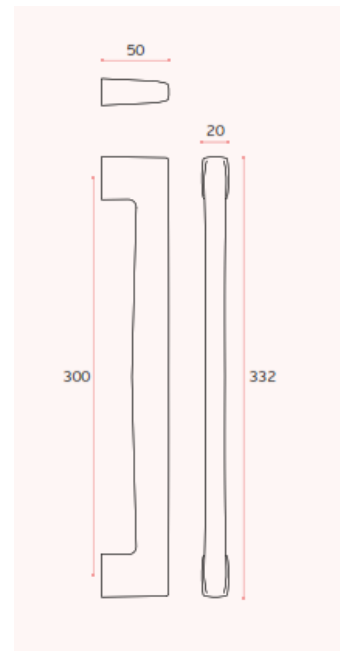

PULL HANDLES

BDP-4.07.002.D.P METRIC

Double door handle.

Material: EN 1.4301 / AISI 304

Finish: Polished

Optional: PVD Titanium Coated

SOLID ☒

ACCESSORIES

MFU M6 --- INCLUDED

OPTIONAL GLASS

double glass

single glass