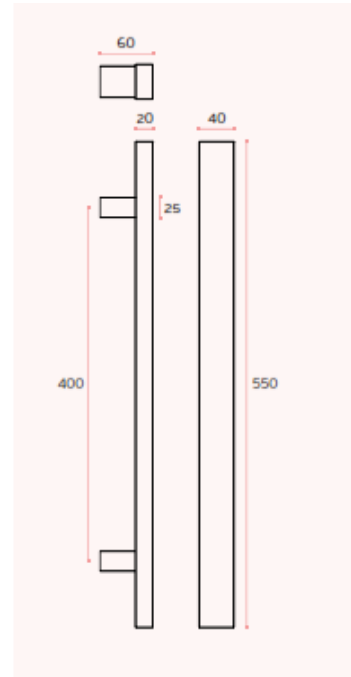

PULL HANDLES

BDP-4.07.006.D

Double door handle.

Material: EN 1.4301 / AISI 304
Finish: Polished
Optional: PVD Titanium Coated

SEMI SOLID ☐

ACCESSORIES

MFU M8 --- INCLUDED

OPTIONAL GLASS

☐ double glass

☐ single glass